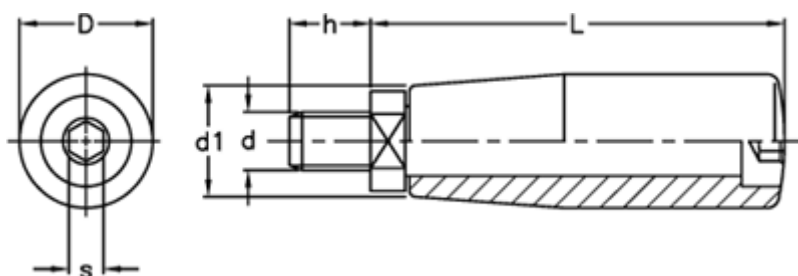

Article number: 2304022821

Description: E+G Revolving handle
I.281/100+x-M12+Gh

Measures

D	=	31
d1	=	25
d 6g	=	M12
h	=	13
L	=	109
s	=	8